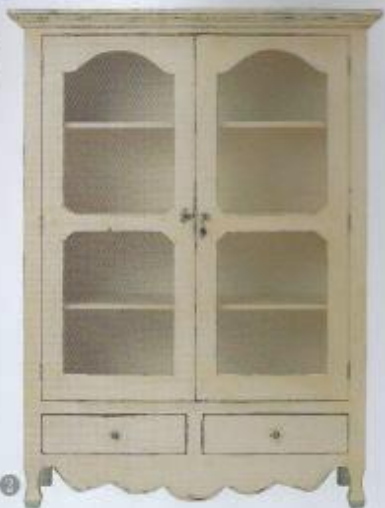

FOCUS ON
WHITE TREND!

WIN! A NEW BATHROOM
LOOK WORTH £3,000

Luxury Showers • Stylish Extractors • Curvy Kitchens • Garden Lighting • L.A. Style

1

2

HIDDEN TREASURES

Stylish dressers to store your kitchen essentials.

3

4

5

- 1 Nordic Grey glazed dresser, £562, at Sweetpea & Willow
2 Bramley armoire, £750, at Laura Ashley 3 Callington
Station 2, £1,310, at Mac & Mac Interiors 4 Asplund sliding
cabinet, £1,700, at Skandium 5 Ethnicraft sliding
cupboard, £1,673—£2,899, at Nest 6 Signature Collection
silver display cabinet, £890, at Juliette's Interiors.
For stockists, see page 160.