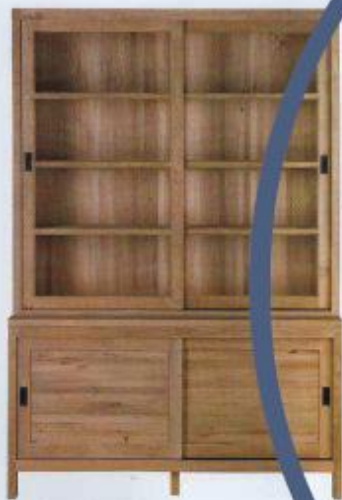

FOCUS ON
WHITE TREND!

WIN! A NEW BATHROOM
LOOK WORTH £3,000

Luxury Showers • Stylish Extractors • Curvy Kitchens • Garden Lighting • L.A. Style

1

2

HIDDEN TREASURES

Stylish dressers to store your kitchen essentials.

3

4

5

- 1 Nordic Grey glazed dresser, £562, at Sweetpea & Willow
2 Bramley armoire, £750, at Laura Ashley 3 Callington
Station 2, £1,310, at Mac & Mac Interiors 4 Asplund sliding
cabinet, £1,700, at Skandium 5 Ethnicraft sliding
cupboard, £1,673—£2,899, at Nest 6 Signature Collection
silver display cabinet, £890, at Juliette's Interiors.
For stockists, see page 160.